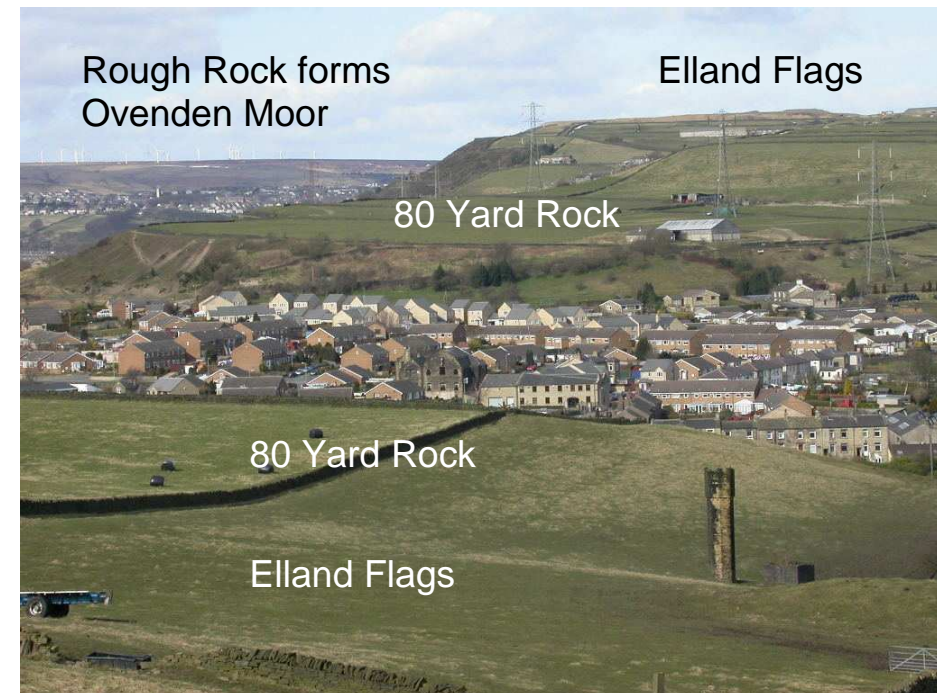

Contact details:

West Yorkshire Geology Trust
Geological Records Centre
Thewlis Lane,
Crosland Hill,
HUDDERSFIELD,
W. Yorkshire
HD4 7FL

If you want to find out more about the West Yorkshire Geology Trust contact team@wyorksgeologytrust or look at our website www.wyorksgeologytrust.org

A WALK AROUND BEACON HILL AND SHIBDEN DALE, HALIFAX, TO LOOK AT ROCKS, LANDSCAPES AND INDUSTRIAL HERITAGE

Grid Reference SE 103 252

View to north from Beacon Hill